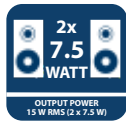

OUTPUT POWER
15 W RMS (2 x 7.5 W)