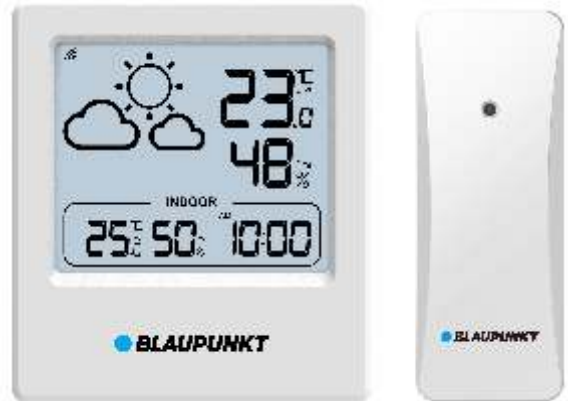

WS10WH

Technical data:

- Indoor / outdoor temperature display
- Indoor / outdoor humidity display
- Temperature / humidity trend indication
- Weather forecast for next 12-24 hours
- Freezing point indicator
- Clock (12/24 hour format)
- Outdoor sensor included (1 pc)
- LCD display
- Battery powered (2 x AAA included)
- Wall hanger / Table stand
- Device dimensions: 81 x 26 x 93 mm
- Display dimensions: 53 x 62 mm
- Device net weight: 0.073 kg
- Sensor dimensions: 38 x 19 x 100 mm
- Sensor net weight: 0.032 kg
- EAN code: 5901750506031